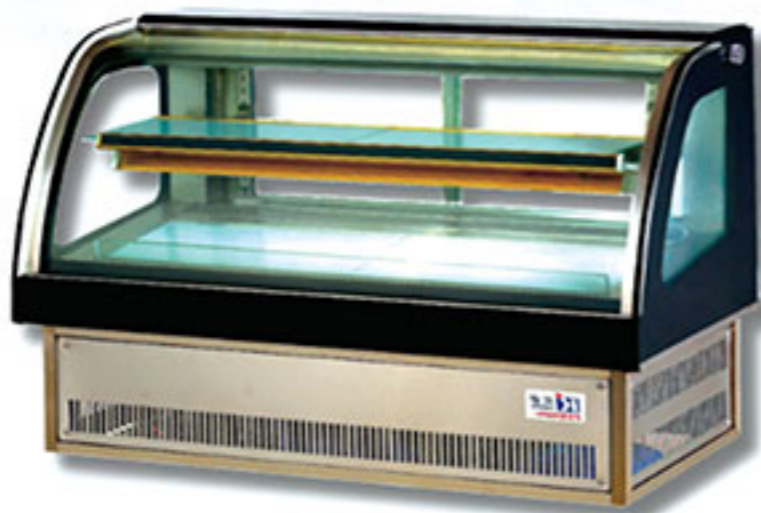

TABLE TOP DISPLAY Showcase

DSC3SW, DSC4SW, DSC5SW

Models	DSC3SW	DSC4SW	DSC5SW
Dimension (WxDxH)mm	940 x 470 x 500	1240 x 470 x 500	1540 x 470 x 500
Power Supply	220V/50Hz	220V/50Hz	220V/50Hz
Temperature	4°C ~ 65°C	4°C ~ 65°C	4°C ~ 65°C
Cooling Type	Digital Display	Digital Display	Digital Display

DSC3SC

Models	DSC3SC
Dimension (WxDxH)mm	890 x 480 x 730
Power Supply	220V/50Hz
Temperature	2°C ~ 10°C
Cooling Type	Fan Cooling

SS4C, SS5C, SS6C

Models	SS4C	SS5C	SS6C
Dimension (WxDxH)mm	1200 x 295 x 280	1500 x 295 x 280	1800 x 295 x 280
Power Supply	220V/50Hz	220V/50Hz	220V/50Hz
Temperature	2°C ~ 8°C	2°C ~ 8°C	2°C ~ 8°C
Cooling Type	Static	Static	Static